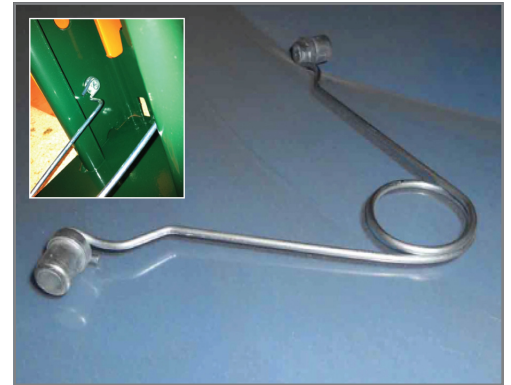

Used Ridg-U-Rak Safety Clips

Size : 5" long
Color : Gray
Available : 5000
Price : $1 ea. + tax
FOB : Chicago