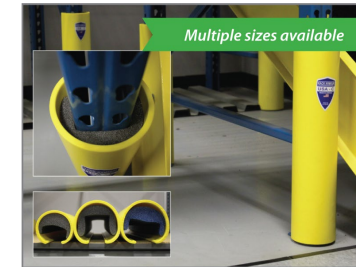

NEW Post Protectors
Size 24" H
Color Yellow
Available 300
Price $24 ea. + tax
FOB Chicago