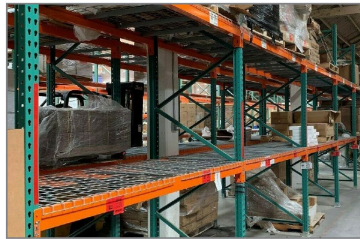

[About](#)[Products](#)[Services](#)[Industries Served](#)[Blog](#)[Home](#) / [Products](#) / [Used Products](#)

REB Storage Systems International is pleased to offer a wide selection of used pallet rack including used beams, used uprights, and other pallet rack accessories. In addition, we offer used shelving, used decking, and other used industrial equipment for warehouses, distribution centers, records centers, and many others.

#### ADDITIONAL RESOURCES:

[How To: A Guide to Purchasing Used Warehouse Racking](#)

con

**Submit Your  
Inquiry**

- All
- Uprights
- Beams
- Decking
- Shelving
- Material Handling Products
- New Products in Stock
- Miscellaneous

**Used Teardrop Entire Lot**  
**Size** : 142 Bays: 96" x 42" x 8' & 12'  
**Estimated Components** : (209) 12' uprights,  
 (77) 8' uprights,  
 (570) 8' beams,  
 (570) 42" x 46" wire decks,  
 (188) row spacers  
**Price** : \$35,000 + tax  
**FOB** : Los Angeles, CA