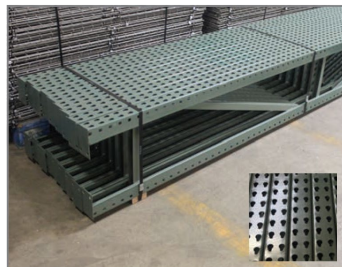

NEW Teardrop Uprights
Size 18" x 168"
Color Green
Available 18
Price $99 ea. + tax
FOB Chicago