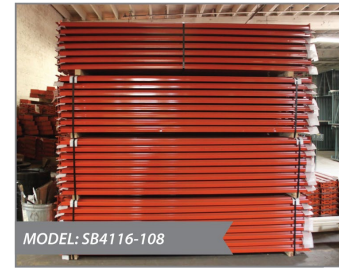

NEW Teardrop Beams
Size 4" x 108"
Color Orange
Available 500
Price $28 ea. + tax
FOB Chicago