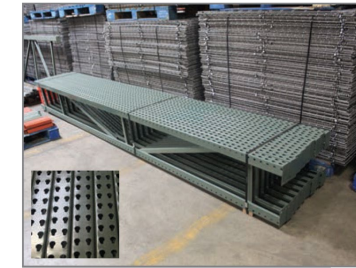

NEW Teardrop Uprights
Size 18" x 144"
Color Green
Available 28
Price $84 ea. + tax
FOB Chicago